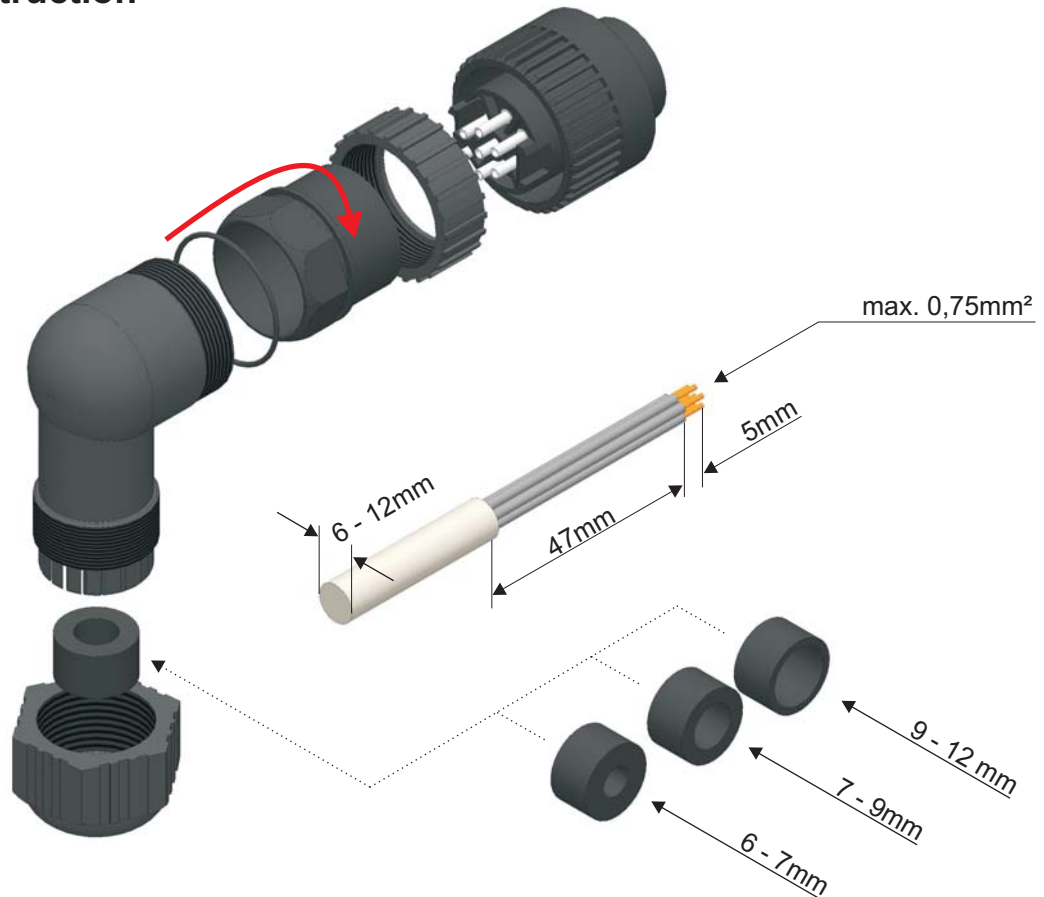

Cable Plug for Sensor RS 20 Part-No. AM-7049

Mounting instruction

Electrical wiring

Connector plug inside view

All items are subject to changes without further notice.

06/14