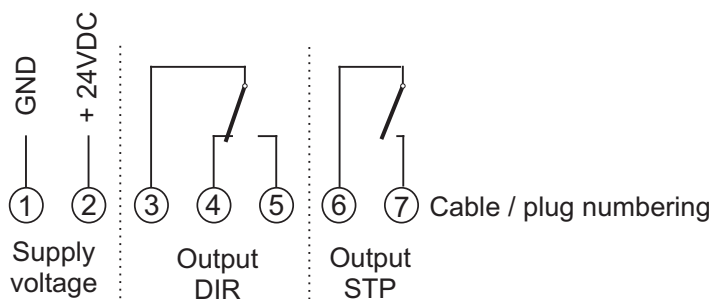

Cable Plug for Sensor RS 20 Part-No. AM-7049

Mounting instruction

Electrical wiring

Connector plug inside view

All items are subject to changes without further notice.

06/14