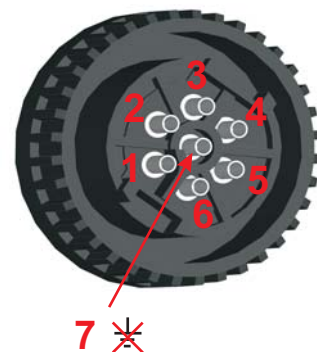

Cable Plug for Sensor RS 20 Part-No. AM-7049

Mounting instruction

Electrical wiring

Connector plug inside view

All items are subject to changes without further notice.

06/14